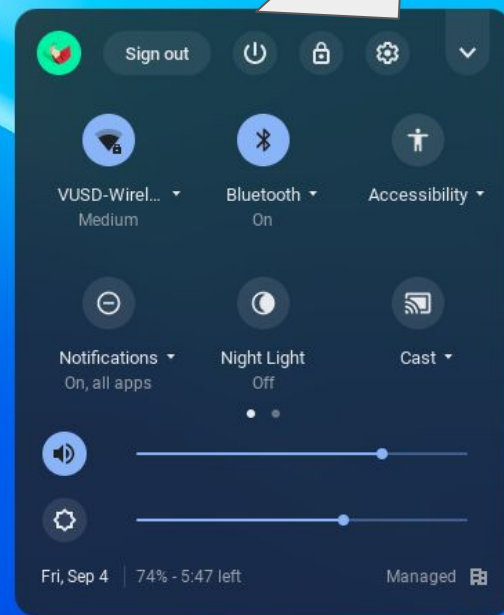

After logging in, use
Shift Alt S
to get to your settings

Click on the settings icon

Settings

- Network
- Bluetooth
- Connected devices
- People
- Device
- Personalization
- Search engine
- Apps
- Linux (Beta)